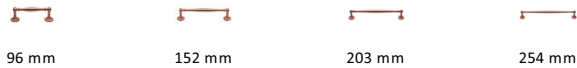

Colonial Cabinet Pull Handle

C2533 254-SRG

Heritage Brass Cabinet Pull Colonial Design 254mm CTC Satin Rose Gold Finish

Material:
Solid Brass

Finish:
Satin Rose Gold

Available Finishes

Available Sizes

Product Dimensions (All dimensions are in millimeters unless otherwise indicated)

Length	280	CTC	254	Projection	38	Base	25
---------------	-----	------------	-----	-------------------	----	-------------	----

About the Finish

Satin Rose Gold

Rose Gold is a traditional alloy used in Jewellery, blending gold with copper to create a delightful rosy red tint. We have replicated a similar appearance by electroplating copper over solid brass. Our Rose Gold finish will add a touch of warmth and luxury to any creation.

Box Contains

- 1 x Cabinet Pull
- All fixing screws and fasteners
- Back fittings. 4 x M4 bolts; 2 x 25mm and 2 x 40mm thread length