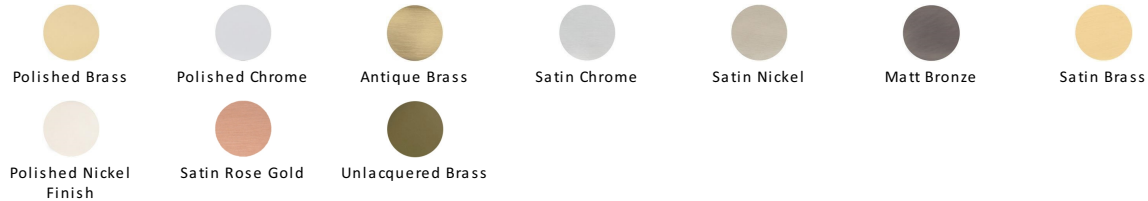

## Colonial Cabinet Pull Handle

C2533 152-SC

Heritage Brass Cabinet Pull Colonial Design 152mm CTC Satin Chrome Finish

**Material:**  
Solid Brass

**Finish:**  
Satin Chrome

### Available Finishes

### Available Sizes

#### Satin Chrome

The brush marks of satin chrome will appeal to those who favour an industrial yet contemporary chrome finish. Satin Chrome Finish is also less prone to finger marks than polished chrome.