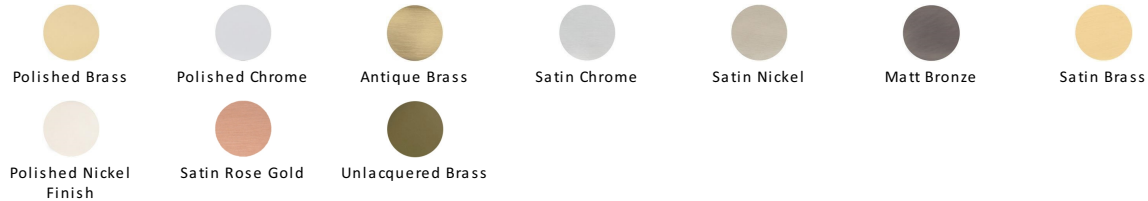

Colonial Cabinet Pull Handle

C2533 152-PNF

Heritage Brass Cabinet Pull Colonial Design 152mm CTC Polished Nickel Finish

Material:
Solid Brass

Finish:
Polished Nickel Finish

Available Finishes

Available Sizes

About the Finish

Polished Nickel Finish

With its subtle golden hue this is a mellow alternative to polished chrome. The finish is not coated and will oxidise naturally. If not regularly buffed with a soft cloth this finish will subtly change over time by taking on an aged patina.