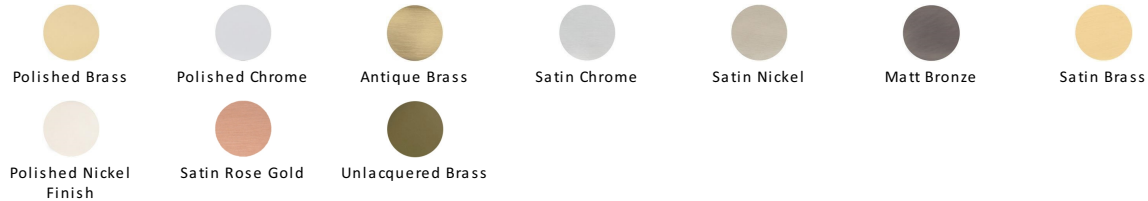

## Colonial Cabinet Pull Handle

C2533 152-PC

Heritage Brass Cabinet Pull Colonial Design 152mm CTC Polished Chrome Finish

**Material:**  
Solid Brass

**Finish:**  
Polished Chrome

### Available Finishes

### Available Sizes

#### Polished Chrome

A bold, contemporary finish; low maintenance and easy to clean. The mirror effect reflects light and colour and will complement any colour scheme