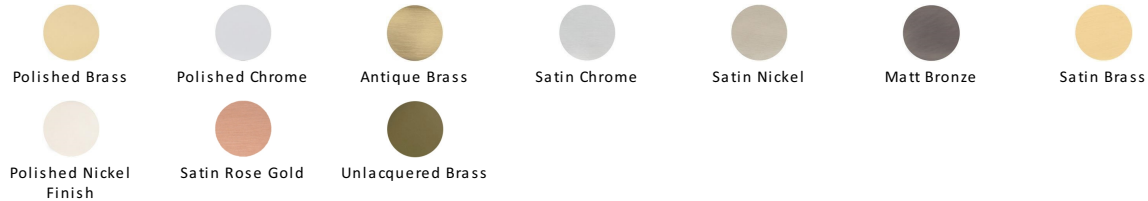

## Colonial Cabinet Pull Handle

C2533 152-PB

Heritage Brass Cabinet Pull Colonial Design 152mm CTC Polished Brass Finish

**Material:**  
Solid Brass

**Finish:**  
Polished Brass

### Available Finishes

### Available Sizes