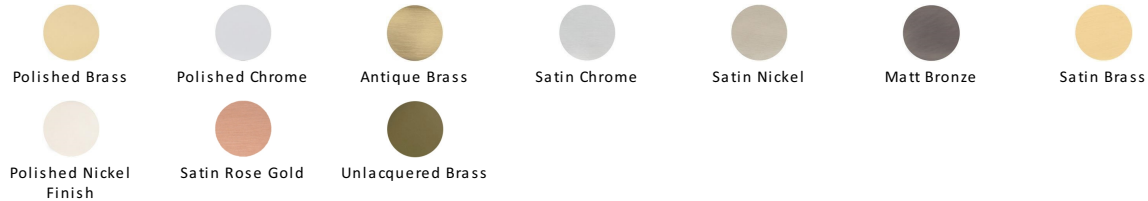

Colonial Cabinet Pull Handle

C2533 152-PB

Heritage Brass Cabinet Pull Colonial Design 152mm CTC Polished Brass Finish

Material:
Solid Brass

Finish:
Polished Brass

Available Finishes

Available Sizes

Product Dimensions (All dimensions are in millimeters unless otherwise indicated)

Length	177	CTC	152	Projection	38	Base	25
---------------	-----	------------	-----	-------------------	----	-------------	----

About the Finish

Polished Brass

Warm, mellow with a sense of heritage and comfort this highly polished finish is opulent without being flamboyant. Polished Brass coordinates perfectly with traditional décor.