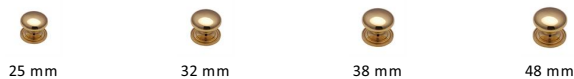

Victorian Round Cabinet Knob with Base

C2240 38-PB

Heritage Brass Cabinet Knob Round Design 38mm Polished Brass finish

Material:
Solid Brass

Finish:
Polished Brass

Available Finishes

Available Sizes

Product Dimensions (All dimensions are in millimeters unless otherwise indicated)

Projection	33	Maximum Diameter	38	Base	38
-------------------	----	-------------------------	----	-------------	----

About the Finish

Polished Brass

Warm, mellow with a sense of heritage and comfort this highly polished finish is opulent without being flamboyant. Polished Brass coordinates perfectly with traditional décor.

Box Contains

- 1 Cabinet Knob
- All fixing screws and fasteners
- Back fittings, 2 x M4 bolts, thread length 25 and 38mm