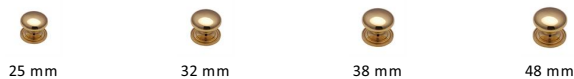

## Victorian Round Cabinet Knob with Base

C2240 32-PB

Heritage Brass Cabinet Knob Round Design 32mm Polished Brass finish

**Material:**  
Solid Brass

**Finish:**  
Polished Brass

### Available Finishes

### Available Sizes