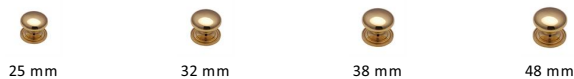

Victorian Round Cabinet Knob with Base

C2240 25-PB

Heritage Brass Cabinet Knob Round Design 25mm Polished Brass finish

Material:
Solid Brass

Finish:
Polished Brass

Available Finishes

Available Sizes

Product Dimensions (All dimensions are in millimeters unless otherwise indicated)

Projection	23	Maximum Diameter	25	Base	25
-------------------	----	-------------------------	----	-------------	----

About the Finish

Polished Brass

Warm, mellow with a sense of heritage and comfort this highly polished finish is opulent without being flamboyant. Polished Brass coordinates perfectly with traditional décor.

Box Contains

- 1 Cabinet Knob
- All fixing screws and fasteners
- Back fittings, 2 x M4 bolts, thread length 25 and 38mm