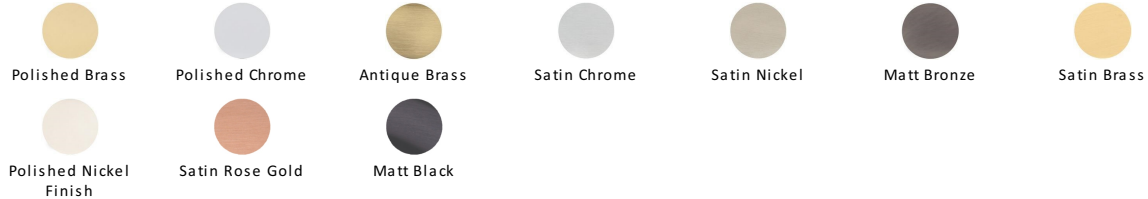

## Classic Hexagon Cabinet Knob

C2238-BKMT

Heritage Brass Cabinet Knob Classic Hexagon Design 32mm Matt Black finish

**Material:**  
Solid Brass

**Finish:**  
Matt Black

### Available Finishes

### About the Finish