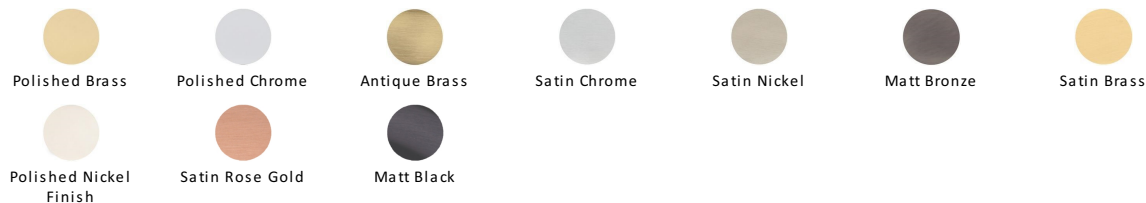

Classic Hexagon Cabinet Knob

C2238-SN

Heritage Brass Cabinet Knob Hexagon Design 32mm Satin Nickel finish

Material:
Solid Brass

Finish:
Satin Nickel

Available Finishes

Product Dimensions (All dimensions are in millimeters unless otherwise indicated)

Projection 34 **Maximum Diameter** 32 **Base** 15

About the Finish

Satin Nickel

With its honeyed grey tone created by brushed nickel plating on brass, this finish closely matches Stainless Steel but offers a warm and subtle alternative which is popular in traditional and modern décors.