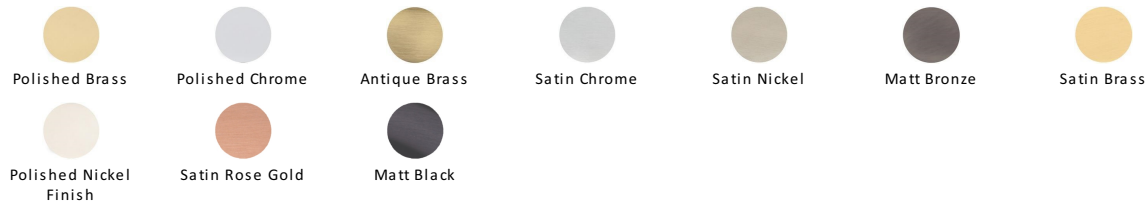

## Classic Hexagon Cabinet Knob

C2238-PNF

Heritage Brass Cabinet Knob Hexagon Design 32mm Polished Nickel finish

**Material:**  
Solid Brass

**Finish:**  
Polished Nickel Finish

### Available Finishes

### About the Finish

#### Polished Nickel Finish

With its subtle golden hue this is a mellow alternative to polished chrome. The finish is not coated and will oxidise naturally. If not regularly buffed with a soft cloth this finish will subtly change over time by taking on an aged patina.