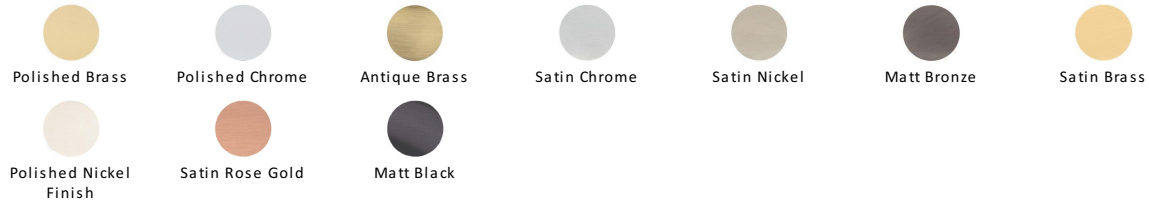

## T Shaped Cabinet Knob

C2234-SN

Heritage Brass Cabinet Knob T Shaped 35mm Satin Nickel finish

**Material:**  
Solid Brass

**Finish:**  
Satin Nickel

### Available Finishes

### About the Finish

#### Satin Nickel

With its honeyed grey tone created by brushed nickel plating on brass, this finish closely matches Stainless Steel but offers a warm and subtle alternative which is popular in traditional and modern décors.