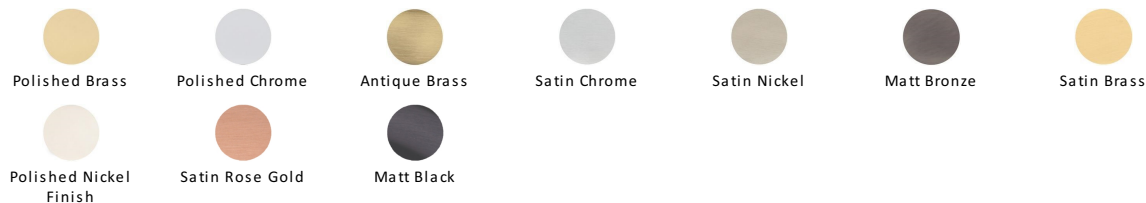

T Shaped Cabinet Knob

C2234-MB

Heritage Brass Cabinet Knob T Shaped 35mm Matt Bronze finish

Material:
Solid Brass

Finish:
Matt Bronze

Available Finishes

Product Dimensions (All dimensions are in millimeters unless otherwise indicated)

Projection 33 **Maximum Diameter** 35 **Base** 13

About the Finish

Matt Bronze

An aged finish on brass creating a vintage appearance, yet one that also looks outstanding in contemporary schemes. Over a period of time the bronze colour will lighten along any edges and surfaces that are frequently touched and create a naturally aged appearance highlighting frequently touched areas and exposing the brass below.