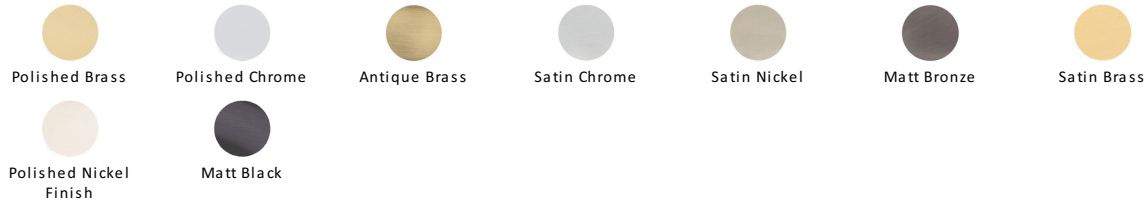

Flush Pull C1850

C1850 105-SC

Flush Pull Handle 105mm Satin Chrome Finish

Material:
Solid Brass

Finish:
Satin Chrome

Available Finishes

Product Dimensions (All dimensions are in millimeters unless otherwise indicated)

Length	105	Width	44
---------------	-----	--------------	----

About the Finish

Satin Chrome

The brush marks of satin chrome will appeal to those who favour an industrial yet contemporary chrome finish. Satin Chrome Finish is also less prone to finger marks than polished chrome.