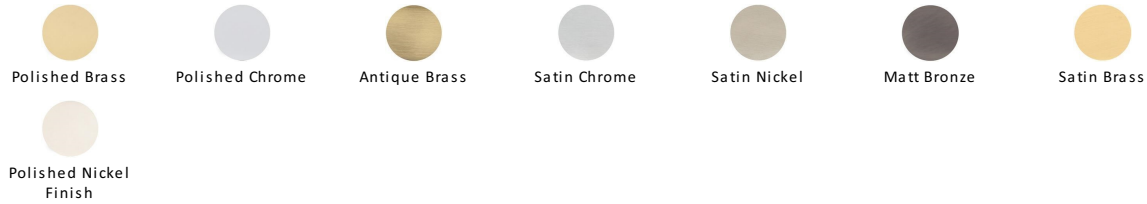

Flush Pull

C1820 6-SB

Flush Pull Handle 6" Satin Brass finish

Material:
Solid Brass

Finish:
Satin Brass

Available Finishes

Available Sizes

Product Dimensions (All dimensions are in millimeters unless otherwise indicated)

Length	152	Width	52	Projection	3.5
---------------	-----	--------------	----	-------------------	-----

About the Finish

Satin Brass

A modern alternative to the traditional polished brass, this attractive brushed texture beautifully mellows and adds warmth to both a traditional and a soft contemporary décor.