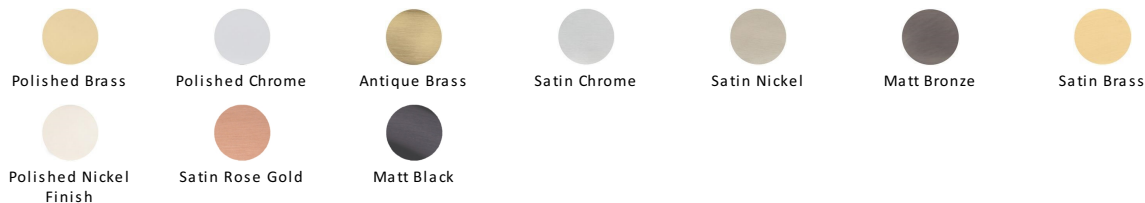

Curved D Shaped Cabinet Pull Handle

C1800 152-AT

Heritage Brass Cabinet Pull D Shaped 152mm Antique finish

Material:
Solid Brass

Finish:
Antique Brass

Available Finishes

Available Sizes

Product Dimensions (All dimensions are in millimeters unless otherwise indicated)

Length	160	CTC	152	Width	12.5	Projection	32
Base	11						

About the Finish

Antique Brass

With russet hues and a brass undertone, this variation on brass retains a warm and mellow character but adds age and maturity by highlighting the variance of shades making each piece both alluring and unique.