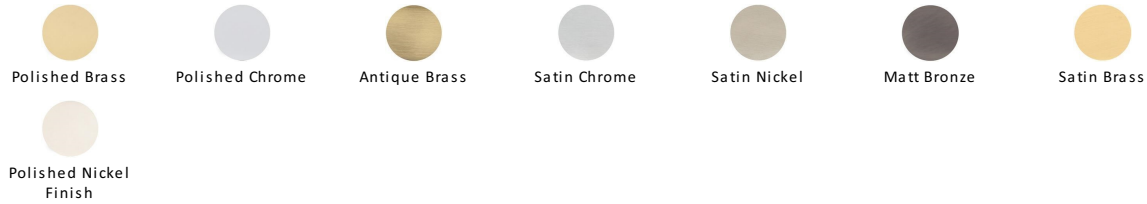

Flush Bolt

C1680 8-PB

Heritage Brass Door Bolt Flush Fitting 8" x .3/4" Polished Brass finish

Material:
Solid Brass

Finish:
Polished Brass

Available Finishes

Available Sizes

Product Dimensions (All dimensions are in millimeters unless otherwise indicated)

Backplate 8" x .3/4"

About the Finish

Polished Brass

Warm, mellow with a sense of heritage and comfort this highly polished finish is opulent without being flamboyant. Polished Brass coordinates perfectly with traditional décor.