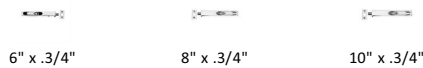

Flush Bolt

C1680 10-PC

Heritage Brass Door Bolt Flush Fitting 10" x .3/4" Polished Chrome finish

Material:
Solid Brass

Finish:
Polished Chrome

Available Finishes

Available Sizes

Product Dimensions (All dimensions are in millimeters unless otherwise indicated)

Backplate 10" x
.3/4"

About the Finish

Polished Chrome

A bold, contemporary finish; low maintenance and easy to clean. The mirror effect reflects light and colour and will complement any colour scheme

Useful Information