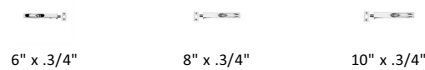

## Flush Bolt

C1680 10-PC

Heritage Brass Door Bolt Flush Fitting 10" x .3/4" Polished Chrome finish

**Material:**  
Solid Brass

**Finish:**  
Polished Chrome

### Available Sizes

### Product Dimensions (All dimensions are in millimeters unless otherwise indicated)

**Backplate**      10" x  
                         .3/4"