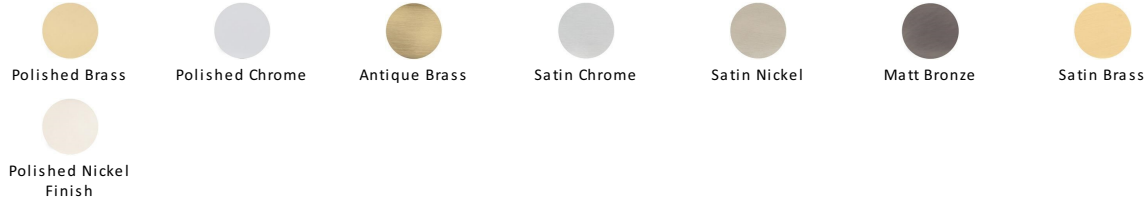

C1568

C1568 8-SB

Heritage Brass Numeral 8 Self Adhesive 51mm (2") Satin Brass finish

Material:
Solid Brass

Finish:
Satin Brass

Available Finishes

Product Dimensions (All dimensions are in millimeters unless otherwise indicated)

Length 51

About the Finish

Satin Brass

A modern alternative to the traditional polished brass, this attractive brushed texture beautifully mellows and adds warmth to both a traditional and a soft contemporary décor.