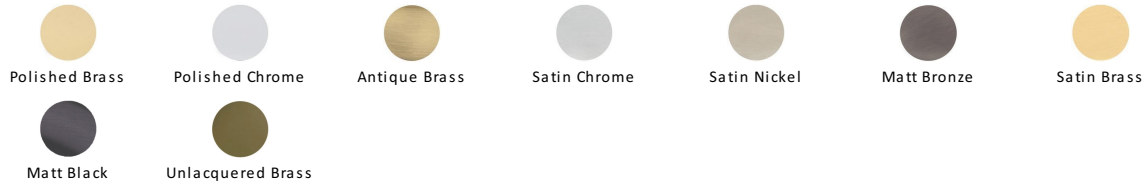

C1564

C1564 9-SN

Heritage Brass Numeral 9 Concealed Fix 76mm (3") Satin Nickel finish

Material:
Solid Brass

Finish:
Satin Chrome

Available Finishes

Product Dimensions (All dimensions are in millimeters unless otherwise indicated)

Length 76

About the Finish

Satin Chrome

The brush marks of satin chrome will appeal to those who favour an industrial yet contemporary chrome finish. Satin Chrome Finish is also less prone to finger marks than polished chrome.