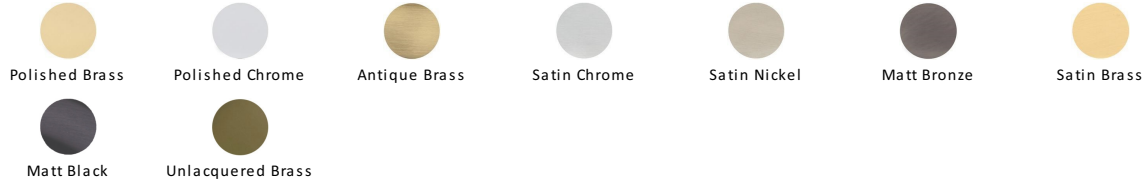

## C1564

C1564 9-SB

Heritage Brass Numeral 9 Concealed Fix 76mm (3") Satin Brass finish

**Material:**  
Solid Brass

**Finish:**  
Polished Chrome

### Available Finishes

### About the Finish

#### Polished Chrome

A bold, contemporary finish; low maintenance and easy to clean. The mirror effect reflects light and colour and will complement any colour scheme