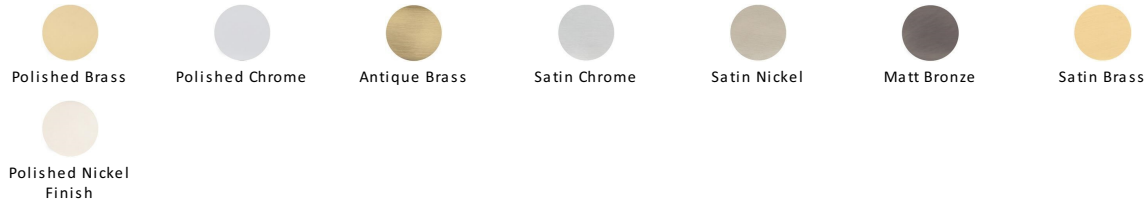

## Cabin Hook

C1530 6-MB

Heritage Brass Cabin Hook 6" Matt Bronze finish

**Material:**  
Solid Brass

**Finish:**  
Matt Bronze

### Available Finishes

### Available Sizes

#### Matt Bronze

An aged finish on brass creating a vintage appearance, yet one that also looks outstanding in contemporary schemes. Over a period of time the bronze colour will lighten along any edges and surfaces that are frequently touched and create a naturally aged appearance highlighting frequently touched areas and exposing the brass below.