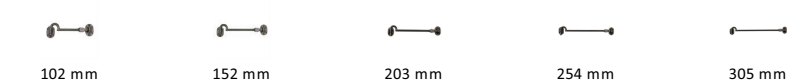

## Cabin Hook

C1530 6-MB

Heritage Brass Cabin Hook 6" Matt Bronze finish

**Material:**  
Solid Brass

**Finish:**  
Matt Bronze

### Available Sizes

### Product Dimensions (All dimensions are in millimeters unless otherwise indicated)

**Length** 152