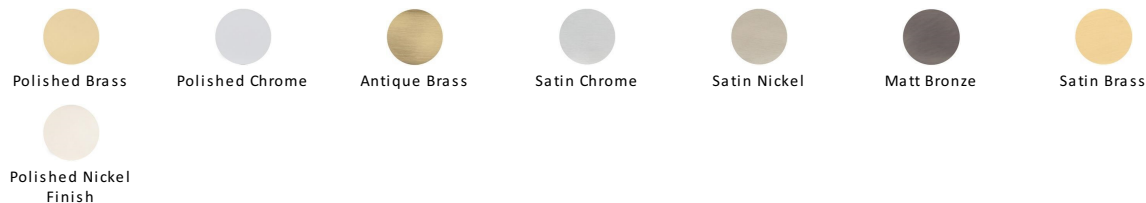

Pocket Door Edge Pull

C1165-MB

Pocket Door Edge Pull Matt Bronze finish

Material:
Solid Brass

Finish:
Matt Bronze

Available Finishes

Product Dimensions (All dimensions are in millimeters unless otherwise indicated)

Length	99	Width	20	Projection	42
---------------	----	--------------	----	-------------------	----

About the Finish

Matt Bronze

An aged finish on brass creating a vintage appearance, yet one that also looks outstanding in contemporary schemes. Over a period of time the bronze colour will lighten along any edges and surfaces that are frequently touched and create a naturally aged appearance highlighting frequently touched areas and exposing the brass below.