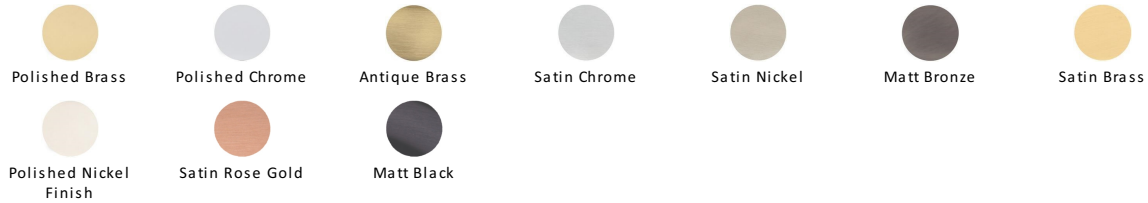

Victorian Round Cabinet Knob

C113 32-SB

Timeless Elegance and Unrivaled Quality

Heritage Brass Cabinet Knob Mushroom Design 32mm Satin Brass finish

Material:
Solid Brass

Finish:
Satin Brass

Available Finishes

Available Sizes

Product Dimensions (All dimensions are in millimeters unless otherwise indicated)

Projection 29 **Maximum Diameter** 32 **Base** 15

About the Finish

Satin Brass

A modern alternative to the traditional polished brass, this attractive brushed texture beautifully mellows and adds warmth to both a traditional and a soft contemporary décor.