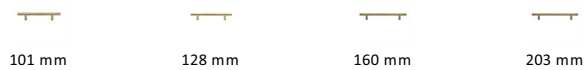

## T-Bar Cabinet Pull Handle

C0361 101-PB

Heritage Brass Cabinet Pull Bar Design 101mm CTC Polished Brass Finish

**Material:**  
Solid Brass

**Finish:**  
Polished Brass

### Available Sizes

### Product Dimensions (All dimensions are in millimeters unless otherwise indicated)

<b>Length</b>	165	<b>Width</b>	11	<b>CTC</b>	101	<b>Projection</b>	32
<b>Maximum Diameter</b>	10						