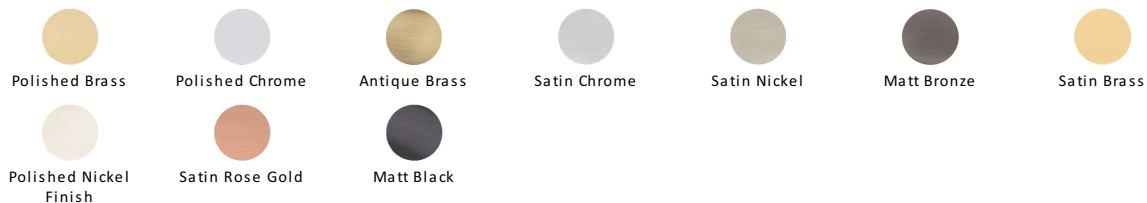

Apollo Cabinet Pull Handle

C0345 152-SRG

Heritage Brass Cabinet Pull Apollo Design 152mm CTC Satin Rose Gold Finish

Material:
Solid Brass

Finish:
Satin Rose Gold

Available Finishes

Available Sizes

Product Dimensions (All dimensions are in millimeters unless otherwise indicated)

Length	172	CTC	152	Width	9	Projection	35
Maximum Diameter	18						

About the Finish

Satin Rose Gold

Rose Gold is a traditional alloy used in Jewellery, blending gold with copper to create a delightful rosy red tint. We have replicated a similar appearance by electroplating copper over solid brass. Our Rose Gold finish will add a touch of warmth and luxury to any creation.