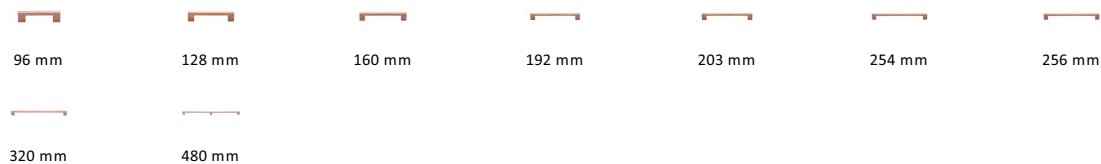

## Metro Cabinet Pull Handle

C0337 96-SRG

Heritage Brass Cabinet Pull Metro Design 96mm CTC Satin Rose Gold Finish

**Material:**  
Solid Brass

**Finish:**  
Satin Rose Gold

### Available Sizes

### Product Dimensions (All dimensions are in millimeters unless otherwise indicated)

|               |     |              |    |            |    |                   |    |
|---------------|-----|--------------|----|------------|----|-------------------|----|
| <b>Length</b> | 116 | <b>Width</b> | 10 | <b>CTC</b> | 96 | <b>Projection</b> | 30 |
| <b>Base</b>   | 20  |              |    |            |    |                   |    |