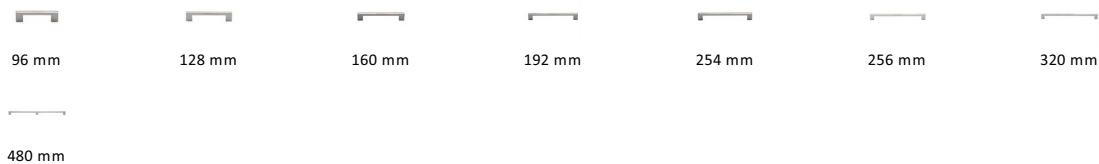

Metro Cabinet Pull Handle

C0337 96-PNF

Heritage Brass Cabinet Pull Metro Design 96mm CTC Polished Nickel Finish

Material:
Solid Brass

Finish:
Polished Nickel Finish

Available Finishes

Available Sizes

Product Dimensions (All dimensions are in millimeters unless otherwise indicated)

Length	116	Width	10	CTC	96	Projection	30
Base	20						

About the Finish

Polished Nickel Finish

With its subtle golden hue this is a mellow alternative to polished chrome. The finish is not coated and will oxidise naturally. If not regularly buffed with a soft cloth this finish will subtly change over time by taking on an aged patina.