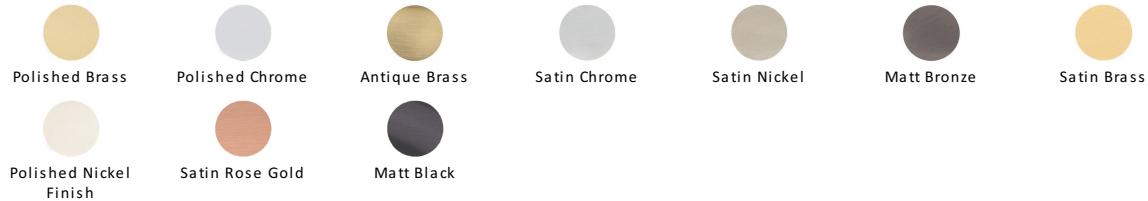

Metro Cabinet Pull Handle

C0337 96-PC

Heritage Brass Cabinet Pull Metro Design 96mm Polished Chrome finish

Material:
Solid Brass

Finish:
Polished Chrome

Available Finishes

Available Sizes

Product Dimensions (All dimensions are in millimeters unless otherwise indicated)

Length	116	Width	10	CTC	96	Projection	30
Base	20						

About the Finish

Polished Chrome

A bold, contemporary finish; low maintenance and easy to clean. The mirror effect reflects light and colour and will complement any colour scheme