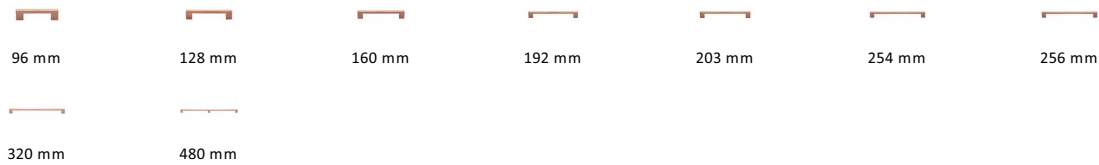

Metro Cabinet Pull Handle

C0337 480-SRG

Heritage Brass Cabinet Pull Metro Design 480mm CTC Satin Rose Gold Finish

Material:
Solid Brass

Finish:
Satin Rose Gold

Available Finishes

Available Sizes

Product Dimensions (All dimensions are in millimeters unless otherwise indicated)

Length	500	Width	10	CTC	480	Projection	30
Base	20						

About the Finish

Satin Rose Gold

Rose Gold is a traditional alloy used in Jewellery, blending gold with copper to create a delightful rosy red tint. We have replicated a similar appearance by electroplating copper over solid brass. Our Rose Gold finish will add a touch of warmth and luxury to any creation.