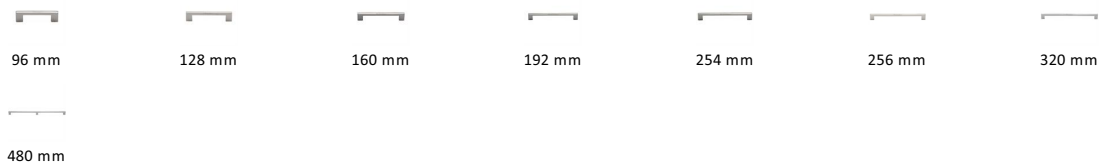

## Metro Cabinet Pull Handle

C0337 480-PNF

Heritage Brass Cabinet Pull Metro Design 480mm CTC Polished Nickel Finish

**Material:**  
Solid Brass

**Finish:**  
Polished Nickel Finish

### Available Sizes

### Product Dimensions (All dimensions are in millimeters unless otherwise indicated)

<b>Length</b>	500	<b>Width</b>	10	<b>CTC</b>	480	<b>Projection</b>	30
<b>Base</b>	20						