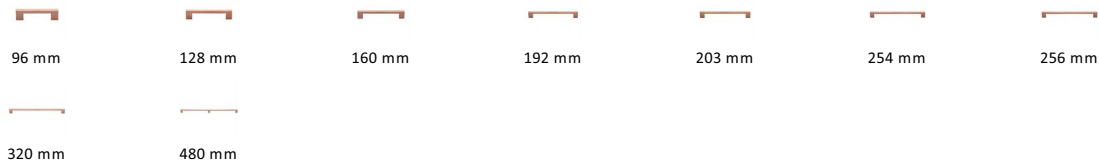

## Metro Cabinet Pull Handle

C0337 320-SRG

Heritage Brass Cabinet Pull Metro Design 320mm CTC Satin Rose Gold Finish

**Material:**  
Solid Brass

**Finish:**  
Satin Rose Gold

### Available Sizes

### Product Dimensions (All dimensions are in millimeters unless otherwise indicated)

<b>Length</b>	340	<b>Width</b>	10	<b>CTC</b>	320	<b>Projection</b>	30
<b>Base</b>	20						