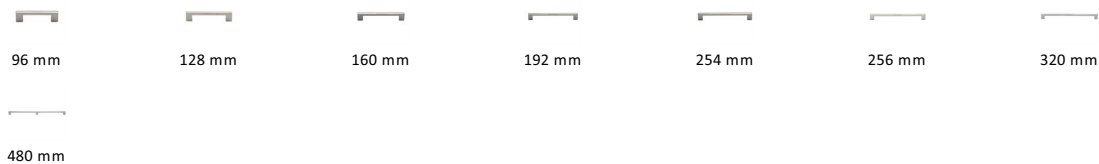

## Metro Cabinet Pull Handle

C0337 320-PNF

Heritage Brass Cabinet Pull Metro Design 320mm CTC Polished Nickel Finish

**Material:**  
Solid Brass

**Finish:**  
Polished Nickel Finish

### Available Sizes

### Product Dimensions (All dimensions are in millimeters unless otherwise indicated)

<b>Length</b>	340	<b>Width</b>	10	<b>CTC</b>	320	<b>Projection</b>	30
<b>Base</b>	20						