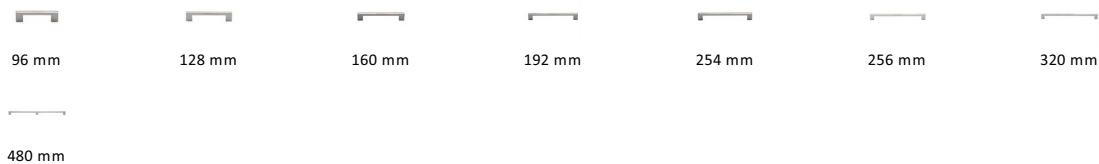

Product Dimensions (All dimensions are in millimeters unless otherwise indicated)

Length	274	Width	10	CTC	256	Projection	30
Base	20						

About the Finish

Polished Nickel Finish

With its subtle golden hue this is a mellow alternative to polished chrome. The finish is not coated and will oxidise naturally. If not regularly buffed with a soft cloth this finish will subtly change over time by taking on an aged patina.

Useful Information

- If replacing an existing Cabinet Pull it may be simpler to install if you select a pull which matches the existing centre to centre of the screw holes

Box Contains

- 1 x Cabinet Pull
- All fixing screws and fasteners
- Back fittings. 4 x M4 bolts; 2 x 25mm and 2 x 40mm thread length