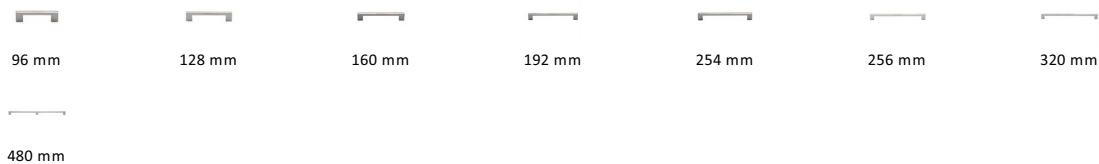

## Metro Cabinet Pull Handle

C0337 256-PNF

Heritage Brass Cabinet Pull Metro Design 256mm CTC Polished Nickel Finish

**Material:**  
Solid Brass

**Finish:**  
Polished Nickel Finish

### Available Sizes

### Product Dimensions (All dimensions are in millimeters unless otherwise indicated)

<b>Length</b>	274	<b>Width</b>	10	<b>CTC</b>	256	<b>Projection</b>	30
<b>Base</b>	20						