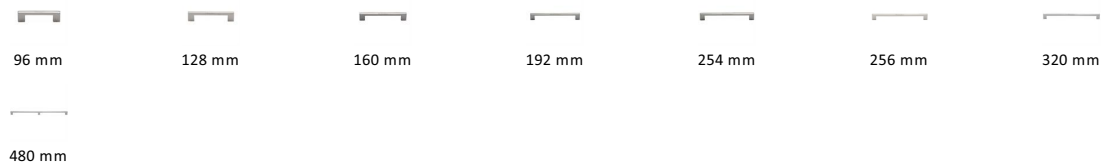

Metro Cabinet Pull Handle

C0337 256-PNF

Heritage Brass Cabinet Pull Metro Design 256mm CTC Polished Nickel Finish

Material:
Solid Brass

Finish:
Polished Nickel Finish

Available Finishes

Available Sizes

Product Dimensions (All dimensions are in millimeters unless otherwise indicated)

Length	274	Width	10	CTC	256	Projection	30
Base	20						

About the Finish

Polished Nickel Finish

With its subtle golden hue this is a mellow alternative to polished chrome. The finish is not coated and will oxidise naturally. If not regularly buffed with a soft cloth this finish will subtly change over time by taking on an aged patina.