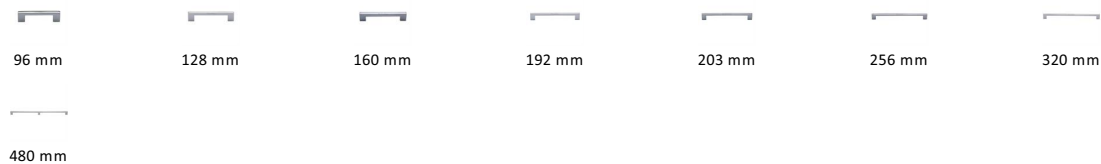

## Metro Cabinet Pull Handle

C0337 256-PC

Heritage Brass Cabinet Pull Metro Design 256mm CTC Polished Chrome Finish

**Material:**  
Solid Brass

**Finish:**  
Polished Chrome

### Available Sizes

### Product Dimensions (All dimensions are in millimeters unless otherwise indicated)

<b>Length</b>	274	<b>Width</b>	10	<b>CTC</b>	256	<b>Projection</b>	30
<b>Base</b>	20						