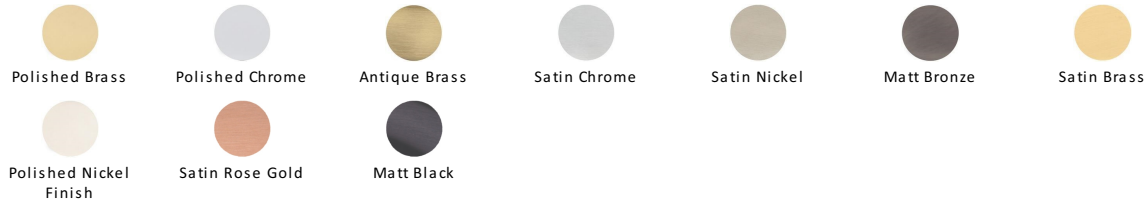

Metro Cabinet Pull Handle

C0337 192-SRG

Heritage Brass Cabinet Pull Metro Design 192mm CTC Satin Rose Gold Finish

Material:
Solid Brass

Finish:
Satin Rose Gold

Available Finishes

Available Sizes

Product Dimensions (All dimensions are in millimeters unless otherwise indicated)

Length	212	Width	10	CTC	192	Projection	30
Base	20						

About the Finish

Satin Rose Gold

Rose Gold is a traditional alloy used in Jewellery, blending gold with copper to create a delightful rosy red tint. We have replicated a similar appearance by electroplating copper over solid brass. Our Rose Gold finish will add a touch of warmth and luxury to any creation.