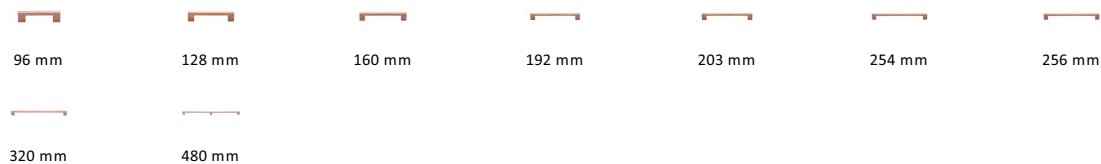

Metro Cabinet Pull Handle

C0337 160-SRG

Heritage Brass Cabinet Pull Metro Design 160mm CTC Satin Rose Gold Finish

Material:
Solid Brass

Finish:
Satin Rose Gold

Available Finishes

Available Sizes

Product Dimensions (All dimensions are in millimeters unless otherwise indicated)

Length	172	Width	10	CTC	160	Projection	30
Base	20						

About the Finish

Satin Rose Gold

Rose Gold is a traditional alloy used in Jewellery, blending gold with copper to create a delightful rosy red tint. We have replicated a similar appearance by electroplating copper over solid brass. Our Rose Gold finish will add a touch of warmth and luxury to any creation.