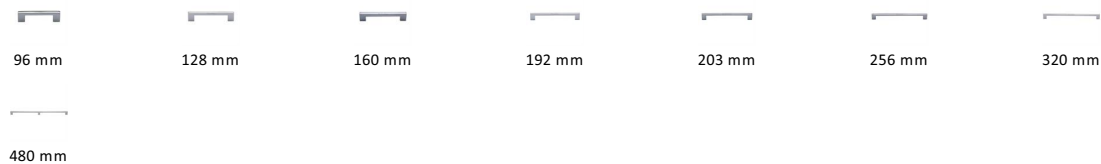

## Metro Cabinet Pull Handle

C0337 160-PC

Heritage Brass Cabinet Pull Metro Design 160mm CTC Polished Chrome Finish

**Material:**  
Solid Brass

**Finish:**  
Polished Chrome

### Available Sizes

### Product Dimensions (All dimensions are in millimeters unless otherwise indicated)

<b>Length</b>	172	<b>Width</b>	10	<b>CTC</b>	160	<b>Projection</b>	30
<b>Base</b>	20						