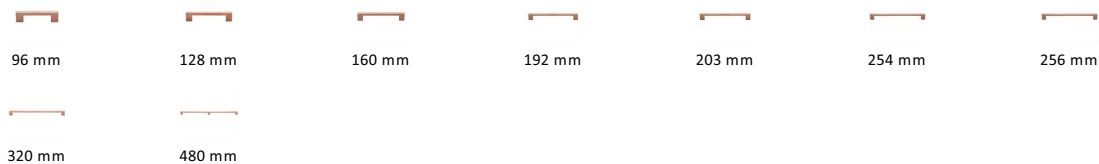

Metro Cabinet Pull Handle

C0337 128-SRG

Heritage Brass Cabinet Pull Metro Design 128mm CTC Satin Rose Gold Finish

Material:
Solid Brass

Finish:
Satin Rose Gold

Available Finishes

Available Sizes

Product Dimensions (All dimensions are in millimeters unless otherwise indicated)

Length	148	Width	10	CTC	128	Projection	30
Base	20						

About the Finish

Satin Rose Gold

Rose Gold is a traditional alloy used in Jewellery, blending gold with copper to create a delightful rosy red tint. We have replicated a similar appearance by electroplating copper over solid brass. Our Rose Gold finish will add a touch of warmth and luxury to any creation.