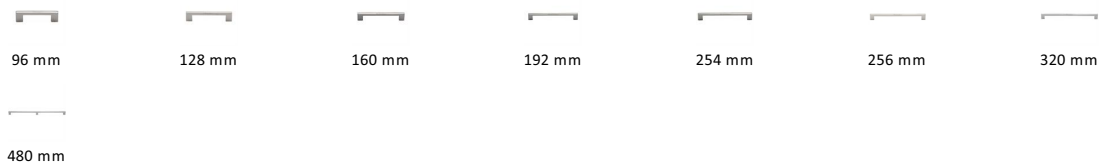

Metro Cabinet Pull Handle

C0337 128-PNF

Heritage Brass Cabinet Pull Metro Design 128mm CTC Polished Nickel Finish

Material:
Solid Brass

Finish:
Polished Nickel Finish

Available Finishes

Available Sizes

Product Dimensions (All dimensions are in millimeters unless otherwise indicated)

Length	148	Width	10	CTC	128	Projection	30
Base	20						

About the Finish

Polished Nickel Finish

With its subtle golden hue this is a mellow alternative to polished chrome. The finish is not coated and will oxidise naturally. If not regularly buffed with a soft cloth this finish will subtly change over time by taking on an aged patina.