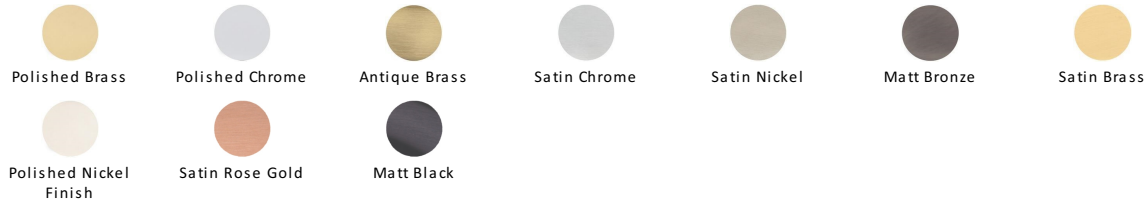

Deco Cabinet Pull Handle

C0334 203-PC

Heritage Brass Cabinet Pull Deco Design 203mm CTC Polished Chrome Finish

Material:
Solid Brass

Finish:
Polished Chrome

Available Finishes

Available Sizes

Product Dimensions (All dimensions are in millimeters unless otherwise indicated)

Length	220	Width	25	CTC	203	Projection	35
Base	17						

About the Finish

Polished Chrome

A bold, contemporary finish; low maintenance and easy to clean. The mirror effect reflects light and colour and will complement any colour scheme