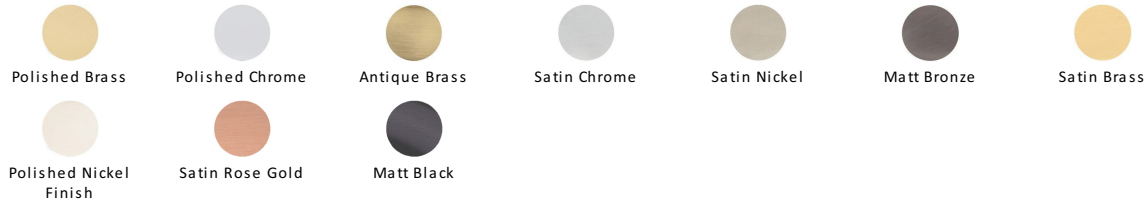

Deco Cabinet Pull Handle

C0334 203-PB

Heritage Brass Cabinet Pull Deco Design 203mm CTC Polished Brass Finish

Material:
Solid Brass

Finish:
Polished Brass

Available Finishes

Available Sizes

Product Dimensions (All dimensions are in millimeters unless otherwise indicated)

Length	220	Width	25	CTC	203	Projection	35
Base	17						

About the Finish

Polished Brass

Warm, mellow with a sense of heritage and comfort this highly polished finish is opulent without being flamboyant. Polished Brass coordinates perfectly with traditional décor.