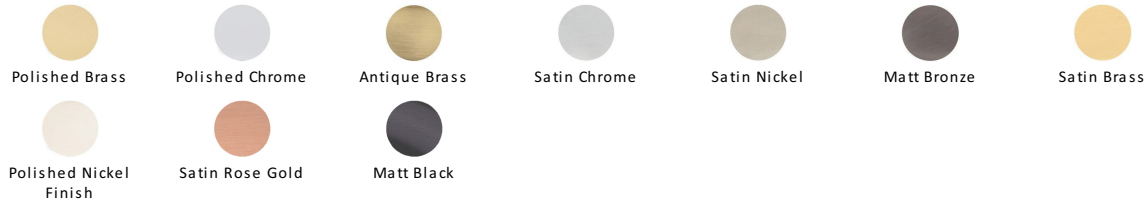

Deco Cabinet Pull Handle

C0334 128-PC

Heritage Brass Cabinet Pull Deco Design 128mm CTC Polished Chrome Finish

Material:
Solid Brass

Finish:
Polished Chrome

Available Finishes

Available Sizes

Product Dimensions (All dimensions are in millimeters unless otherwise indicated)

Length	145	Width	25	CTC	128	Projection	35
Base	17						

About the Finish

Polished Chrome

A bold, contemporary finish; low maintenance and easy to clean. The mirror effect reflects light and colour and will complement any colour scheme