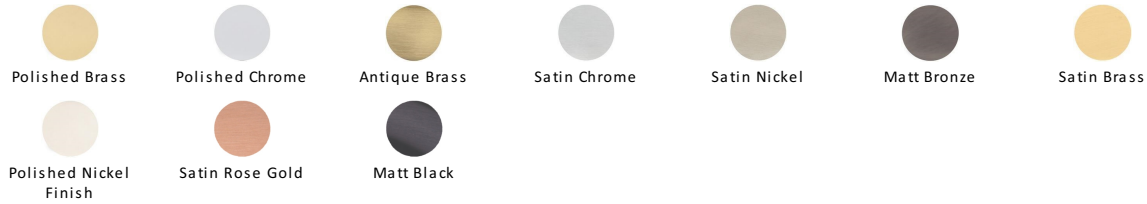

Deco Cabinet Knob

C0333 32-SB

Heritage Brass Cabinet Knob Deco Design 32mm Satin Brass finish

Material:
Solid Brass

Finish:
Satin Brass

Available Finishes

Product Dimensions (All dimensions are in millimeters unless otherwise indicated)

Projection	35	Maximum Diameter	32	Base	22
-------------------	----	-------------------------	----	-------------	----

About the Finish

Satin Brass

A modern alternative to the traditional polished brass, this attractive brushed texture beautifully mellows and adds warmth to both a traditional and a soft contemporary décor.

Box Contains

- 1 Cabinet Knob
- All fixing screws and fasteners
- Back fittings, 2 x M4 bolts, thread length 25 and 38mm

With this product you will also need

Sashlocks
YKSL33N-SB