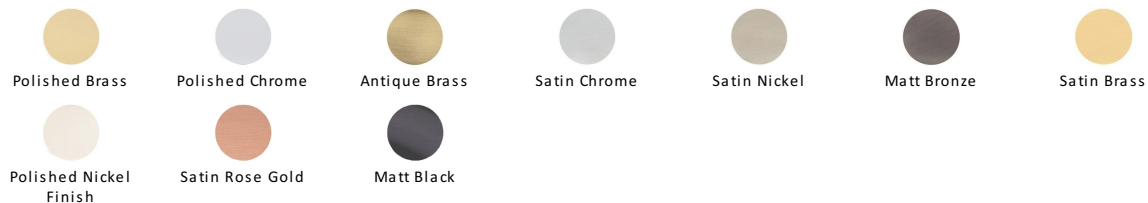

Deco Cabinet Knob

C0333 32-SB

Heritage Brass Cabinet Knob Deco Design 32mm Satin Brass finish

Material:
Solid Brass

Finish:
Satin Brass

Available Finishes

Product Dimensions (All dimensions are in millimeters unless otherwise indicated)

Projection 35 **Maximum Diameter** 32 **Base** 22

About the Finish

Satin Brass

A modern alternative finish to traditional polished brass this attractive brushed texture beautifully mellows the colour of solid brass and adds warmth to both a traditional and a soft contemporary décor.