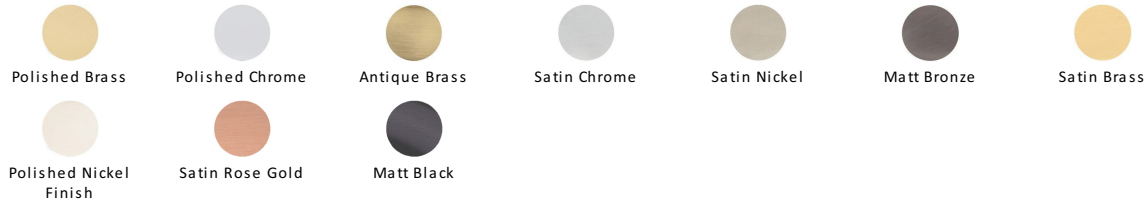

## Deco Cabinet Knob

C0333 32-PB

Heritage Brass Cabinet Knob Deco Design 32mm Polished Brass finish

**Material:**  
Solid Brass

**Finish:**  
Polished Brass

### Available Finishes

### About the Finish