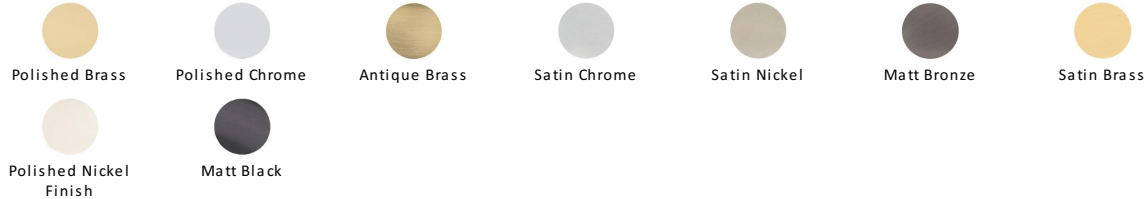

Bolt for Privacy in Bathroom or Bedroom Doors

BT15-PB

Heritage Brass Bolt for Privacy in Bathroom or Bedroom Doors Polished Brass finish

Material:
Solid Brass

Finish:
Polished Brass

Available Finishes

Product Dimensions (All dimensions are in millimeters unless otherwise indicated)

Maximum Diameter 36

About the Finish

Polished Brass

Warm, mellow with a sense of heritage and comfort this highly polished finish is opulent without being flamboyant. Polished Brass coordinates perfectly with traditional décor.