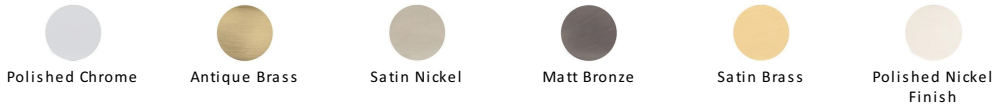

## Atlantis Door Handle on Plate

ATL5748-PC

Heritage Brass Door Handle Euro Profile Atlantis Design Polished Chrome finish

<b>Material:</b> Solid Brass	<b>Finish:</b> Polished Chrome	<b>Warranty:</b> 10 Year Mechanism
---------------------------------	-----------------------------------	---------------------------------------

### Available Finishes