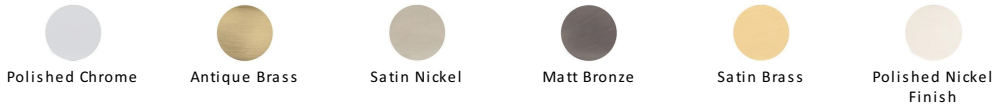

## Atlantis Door Handle on Plate

ATL5730-SB

Heritage Brass Door Handle for Bathroom Atlantis Design Satin Brass finish

|                                 |                               |                                       |
|---------------------------------|-------------------------------|---------------------------------------|
| <b>Material:</b><br>Solid Brass | <b>Finish:</b><br>Satin Brass | <b>Warranty:</b><br>10 Year Mechanism |
|---------------------------------|-------------------------------|---------------------------------------|

### Available Finishes