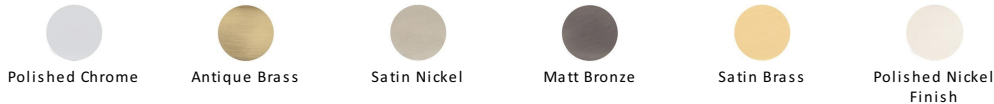

Astoria Door Handle on Plate

AST5930-SN

Heritage Brass Door Handle for Bathroom Astoria Design Satin Nickel finish

Material:
Solid Brass

Finish:
Satin Nickel

Warranty:
10 Year Mechanism

Available Finishes

Available Functions

About the Finish

Satin Nickel

With its honeyed grey tone created by brushed nickel plating on brass, this finish closely matches Stainless Steel but offers a warm and subtle alternative which is popular in traditional and modern décors.