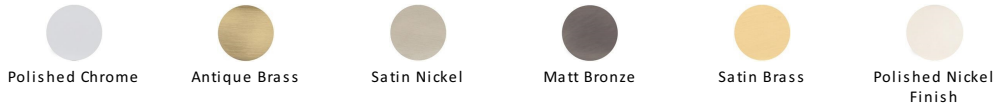

Available Finishes